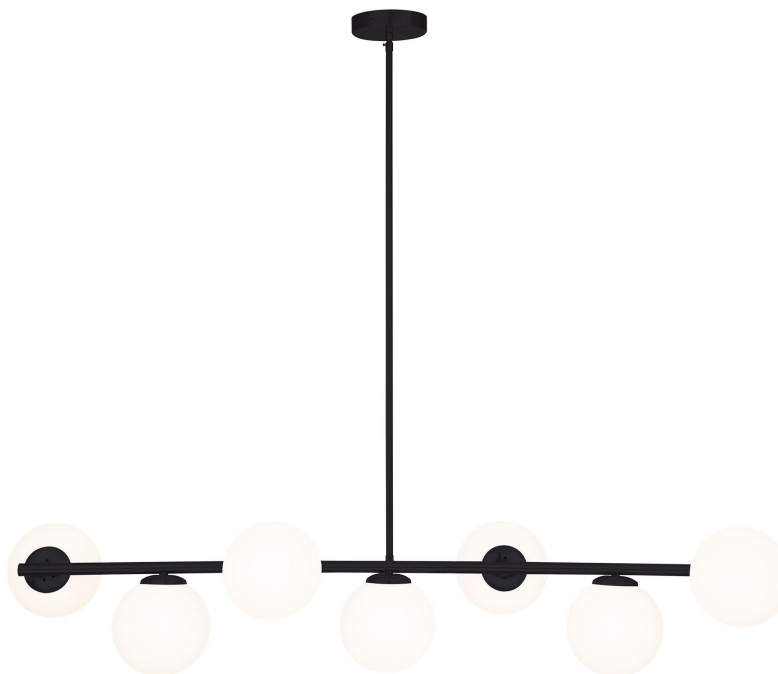

NEW

Preston

Pendant Range

Specifications

7Lt Pendant Lamp
E27
7 Opal glass shades
Matt black metalware
1.2m adjustable rod
(3 x 40cm rod)
Globe not included

Dimensions

Overall: W120 x H141cm
Shade: D15
Canopy: D12
Pack size qty: 1
Inner: (120 x 21 x 2)
Outer: (121.5 x 33.5 x 21.5)cm

Recommended globe:
Frosted E27 Fancy Round

Model No.	Description	Colour	Globe
MPLS031	7 Lt Pendant	BLK	7 x E27 Max 25W